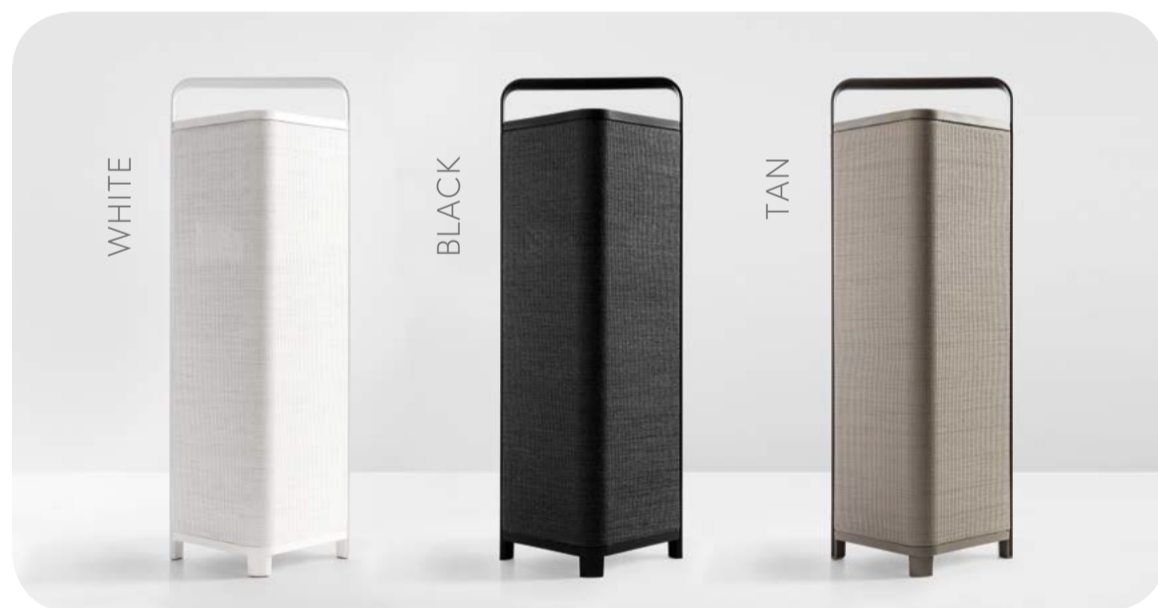

Escape P9 COLOR RANGE

P9 ACCESSORIES